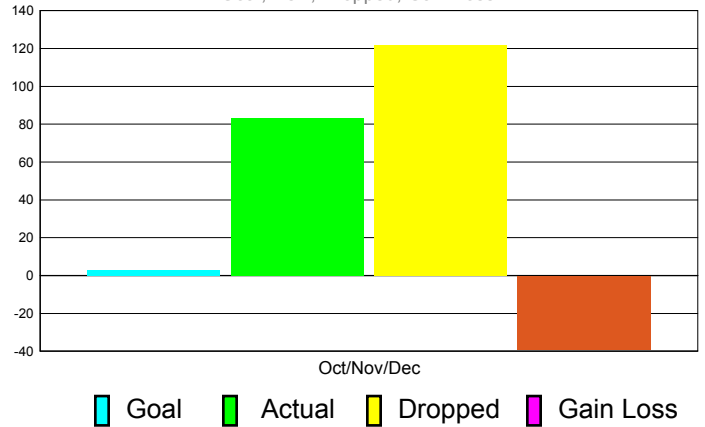

Club Results 2011-2012

Goal, New, Dropped, Gain/Loss

MEMBERSHIP

Membership Results
2011-2012

Membership
2010-2011

Month	Net Memb Goal	Actual New Memb	Actual Dropped Memb	Gain/Loss of Memb	Gain/ Loss of Memb
Oct/Nov/Dec	3	83	122	-39	37
Totals	3	83	122	-39	37

Membership Results 2011-2012

Goal, New, Dropped, Gain/Loss

Comparison of Club Gain/Loss

Current Year Compared to the Previous Year

Comparison of Membership Gain/Loss

Current Year Compared to the Previous Year